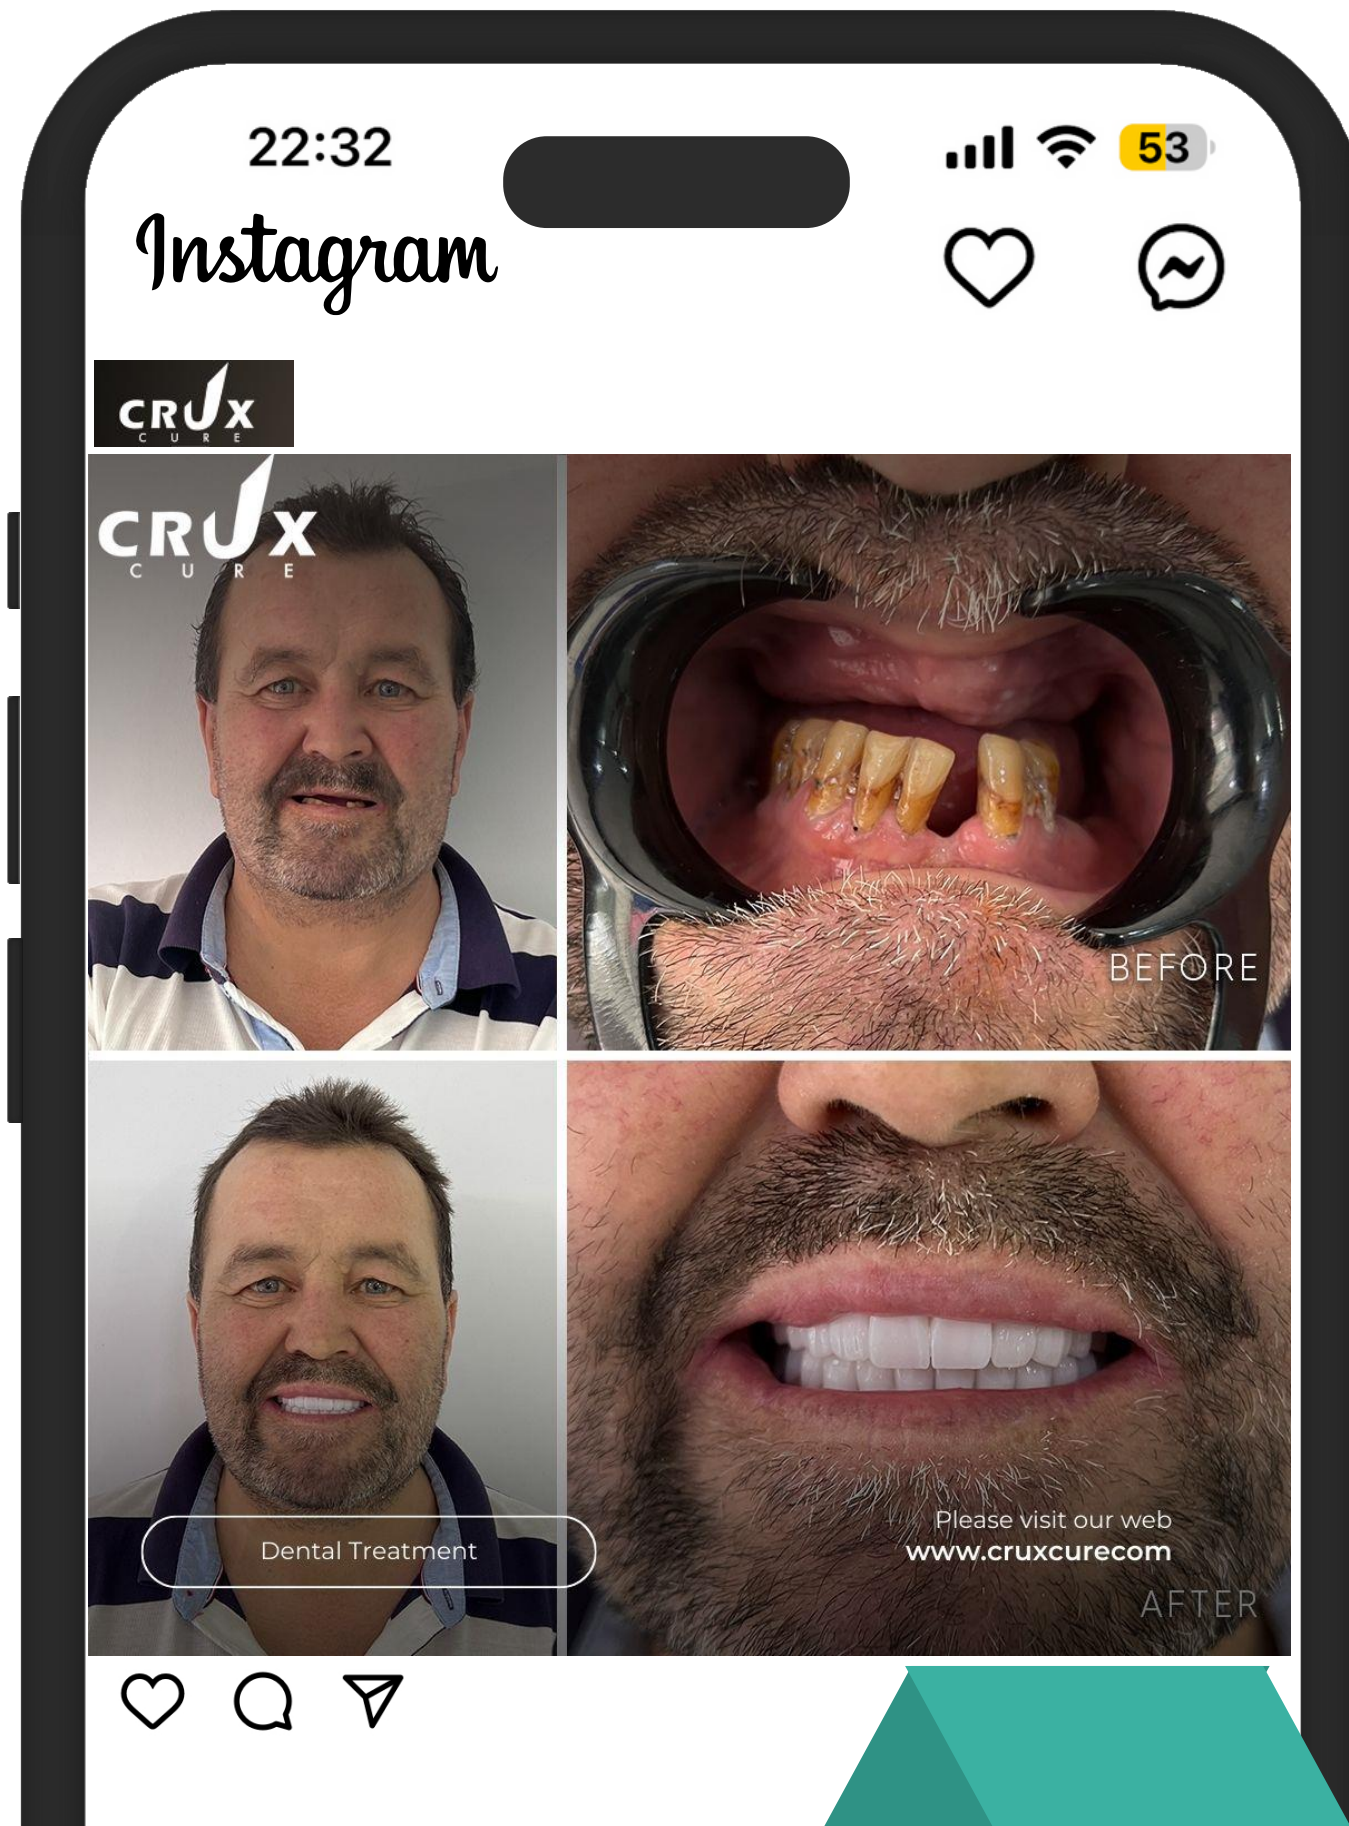

**GoMauna**  
DIGITAL MARKETING AGENCY

👑 Discover perfection with E-max Zircon Crowns at Crux Cure Clinic in Izmir, Turkey! TR

🌟 Renowned for their durability and natural aesthetics, E-max crowns offer a smile transformation like no other. 😊💎 Elevate your dental experience with us! 📱🌐

👑 Découvrez la perfection avec les couronnes E-max Zircon à la clinique Crux Cure à Izmir, en Turquie! TR

🌟 Réputées pour leur durabilité et leur esthétique naturelle, les couronnes E-max offrent une transformation du sourire à nulle autre pareille. 😊💎 Élevez votre expérience dentaire avec nous! 📱🌐

**GoMauna**  
DIGITAL MARKETING AGENCY

GB The Painless Path to Perfect Vision with No Touch Laser 🌟👁️

No Touch Laser surgery, also known as TransPRK, is a revolutionary vision correction procedure that offers a completely contact-free experience. This advanced laser treatment reshapes the cornea without any instruments touching the eye, making it ideal for patients with sensitive eyes or those who prefer a non-invasive approach. The procedure is quick, painless, and ensures a rapid recovery, allowing you to enjoy clear vision with minimal downtime. Experience the convenience and comfort of No Touch Laser surgery 👁️